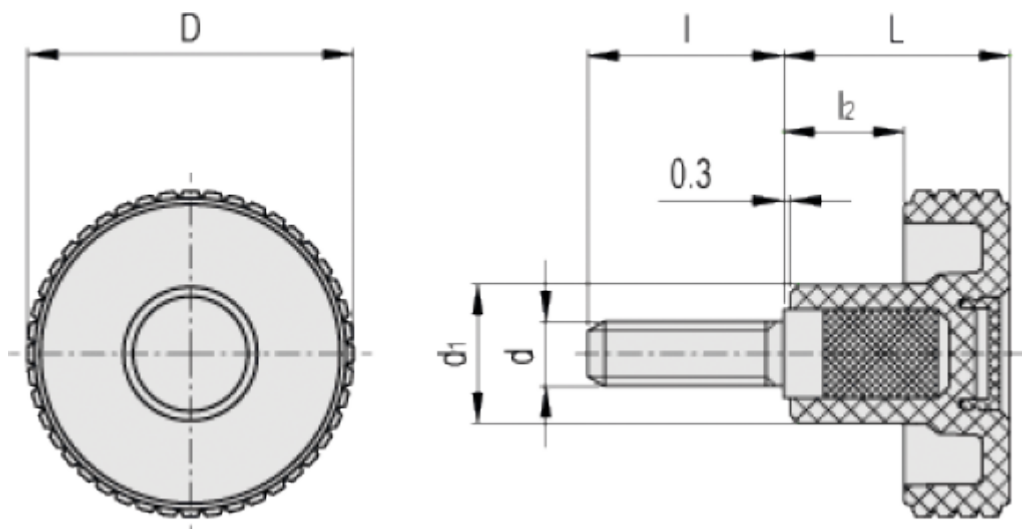

Article number: 23020343416

Description: E+G Knurled knob MBT.40 p-M6x10-C6, Red

Measures

D = 39.5

d1 = 17

d6g = M6

L = 26.5

l = 10

l2 = 12.5